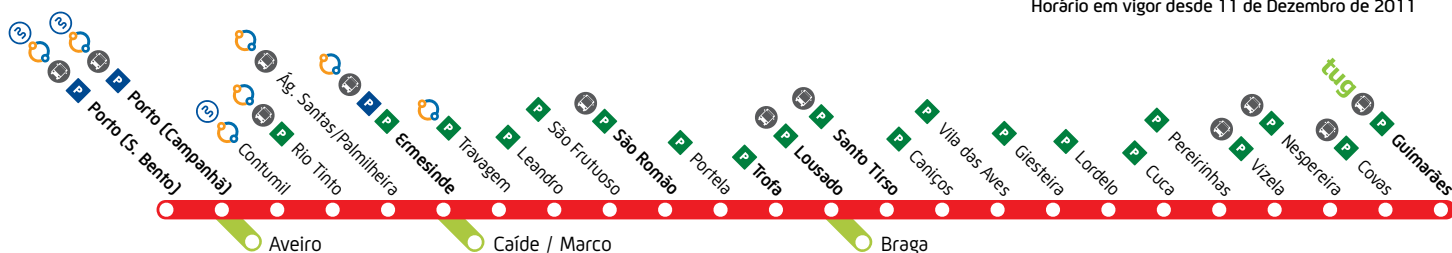

COMBOIOS URBANOS > PORTO

Linha de Guimarães

Horário em vigor desde 11 de Dezembro de 2011

Sentido Porto > Guimarães

Número Number	15151	15153	15101	15155	15157	15159	15161	15163	15165	15167	15103	15169	15105	15171	15173	15175	15177	15179
Observações Remarks	(A)	(T)	(A)	(T)	(T)	(A)	(T)	(T)	(T)	(A)	(A)	(T)	(A)	(A)	(T)	(C)	(A)	(T)
Porto [S. Bento]	P	6:20	7:20	7:55	8:20	10:20	11:20	12:20	14:20	16:20	17:20	17:55	18:20	18:55	19:20	20:20	21:20	22:20
Porto [Campanhã]	P	6:25	7:25	8:00	8:25	10:25	11:25	12:25	14:25	16:25	17:25	18:00	18:25	19:00	19:25	20:25	21:25	22:25
Contumil		6:28	7:28	8:03	8:28	10:28	11:28	12:28	14:28	16:28	17:28	18:03	18:28	19:03	19:28	20:28	21:28	22:28
Rio Tinto		6:31	7:31	8:06	8:31	10:31	11:31	12:31	14:31	16:31	17:31	18:06	18:31	19:06	19:31	20:31	21:31	22:31
Águas Santas/Palmilheira		6:33	7:33	8:08	8:33	10:33	11:33	12:33	14:33	16:33	17:33	18:08	18:33	19:08	19:33	20:33	21:33	22:33
Ermesinde		6:37	7:37	8:12	8:37	10:37	11:37	12:37	14:37	16:37	17:37	18:12	18:37	19:12	19:37	20:37	21:37	22:37
Travagem		6:39	7:39	8:14	8:39	10:39	11:39	12:39	14:39	16:39	17:39	18:14	18:39	19:14	19:39	20:39	21:39	22:39
Leandro				8:16								18:16		19:16				
São Frutuoso		6:42	7:42	8:19	8:42	10:42	11:42	12:42	14:42	16:42	17:42	18:19	18:42	19:19	19:42	20:42	21:42	22:42
São Romão		6:45	7:45	8:21	8:45	10:45	11:45	12:45	14:45	16:45	17:45	18:21	18:45	19:21	19:45	20:45	21:45	22:45
Portela		6:48	7:48	8:24	8:48	10:48	11:48	12:48	14:48	16:48	17:48	18:24	18:48	19:24	19:48	20:48	21:48	22:48
Trofa		6:52	7:52	8:28	8:52	10:52	11:52	12:52	14:52	16:52	17:52	18:28	18:52	19:28	19:52	20:52	21:52	22:52
Lousado		6:56	7:56	8:32	8:56	10:56	11:56	12:56	14:56	16:56	17:56	18:32	18:56	19:32	19:56	20:56	21:56	22:56
Santo Tirso		7:01	8:01	8:37	9:01	11:01	12:01	13:01	15:01	17:01	18:01	18:37	19:01	19:37	20:01	21:01	22:01	23:01
Caniços		7:06	8:06		9:06	11:06	12:06	13:06	15:06	17:06	18:06		19:06		20:06	21:06	22:06	23:06
Vila das Aves		7:13	8:13		9:13	11:13	12:13	13:13	15:13	17:13	18:13		19:13		20:13	21:13	22:13	23:13
Giesteira		7:15	8:15		9:15	11:15	12:15	13:15	15:15	17:15	18:15		19:15		20:15	21:15	22:15	23:15
Lordelo		7:18	8:18		9:18	11:18	12:18	13:18	15:18	17:18	18:18		19:18		20:18	21:18	22:18	23:18
Cuca		7:21	8:21		9:21	11:21	12:21	13:21	15:21	17:21	18:21		19:21		20:21	21:21	22:21	23:21
Pereirinhas		7:24	8:24		9:24	11:24	12:24	13:24	15:24	17:24	18:24		19:24		20:24	21:24	22:24	23:24
Vizela		7:26	8:26		9:26	11:26	12:26	13:26	15:26	17:26	18:26		19:26		20:26	21:26	22:26	23:26
Nespereira		7:29	8:29		9:29	11:29	12:29	13:29	15:29	17:29	18:29		19:29		20:29	21:29	22:29	23:29
Covas		7:32	8:32		9:32	11:32	12:32	13:32	15:32	17:32	18:32		19:32		20:32	21:32	22:32	23:32
Guimarães	C	7:36	8:36		9:36	11:36	12:36	13:36	15:36	17:36	18:36		19:36		20:36	21:36	22:36	23:36

Sentido Guimarães > Porto